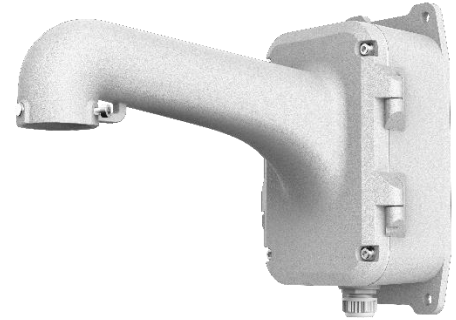

DS-1604ZJ-BOX

Wall Mounting Bracket for Speed Dome

Feature

- Wall mounting bracket with the junction box
- Aluminum alloy material with surface spray treatment
- Supports bottom outlet and back outlet
- The hook for safety rope facilitates speed dome's installation

Dimension

Available Model

DS-1604ZJ-BOX

Parameter

| Model | DS-1604ZJ-BOX |
|------------|---|
| Parameters | Wall Mounting Bracket for Speed Dome |
| Appearance | Hikvision White |
| Material | Aluminum Alloy |
| Dimension | 395.5 mm × 281.2 mm × 170.7 mm (15.6" × 11.07" × 6.72") |
| Weight | 2.15 Kg (4.74 lb.) |

Note

- The bracket should be installed on the flat surface.
- Waterproof rubber is necessary for the outdoor application.
- The wall must be capable of supporting at least 3 times as much as the total weight of the speed dome and the bracket.
- The bracket's maximum load capacity is 10 Kg (22 lb.).