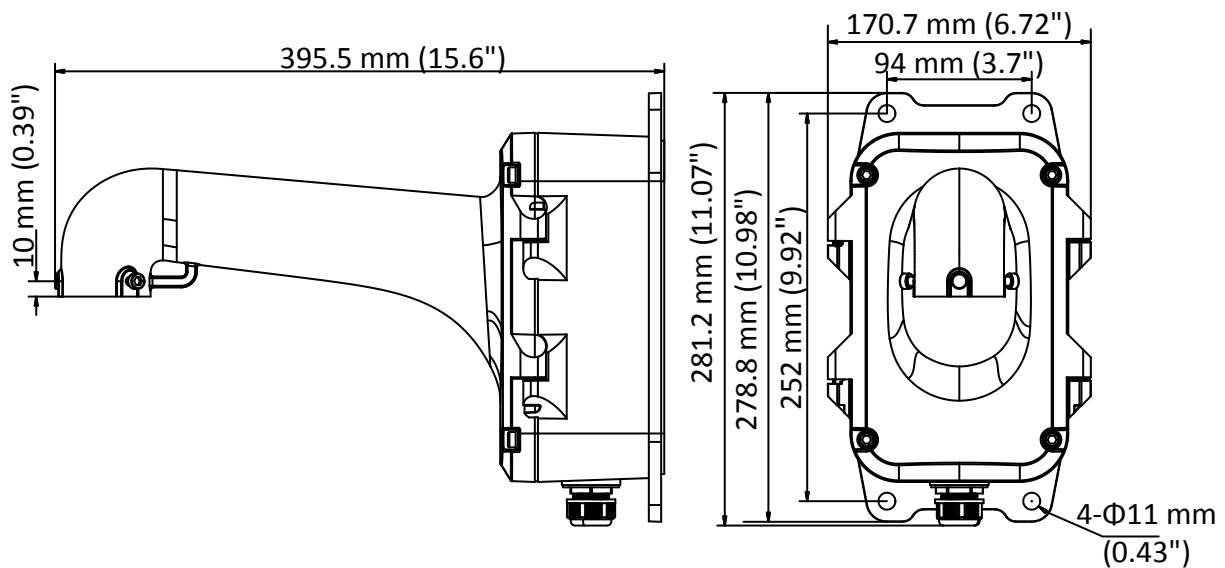

DS-1604ZJ-BOX

Wall Mounting Bracket for Speed Dome

Feature

- Wall mounting bracket with the junction box
- Aluminum alloy material with surface spray treatment
- Supports bottom outlet and back outlet
- The hook for safety rope facilitates speed dome's installation

Dimension

Available Model

DS-1604ZJ-BOX

Parameter

| Model | DS-1604ZJ-BOX |
|------------|---|
| Parameters | Wall Mounting Bracket for Speed Dome |
| Appearance | Hikvision White |
| Material | Aluminum Alloy |
| Dimension | 395.5 mm × 281.2 mm × 170.7 mm (15.6" × 11.07" × 6.72") |
| Weight | 2.15 Kg (4.74 lb.) |

Note

- The bracket should be installed on the flat surface.
- Waterproof rubber is necessary for the outdoor application.
- The wall must be capable of supporting at least 3 times as much as the total weight of the speed dome and the bracket.
- The bracket's maximum load capacity is 10 Kg (22 lb.).